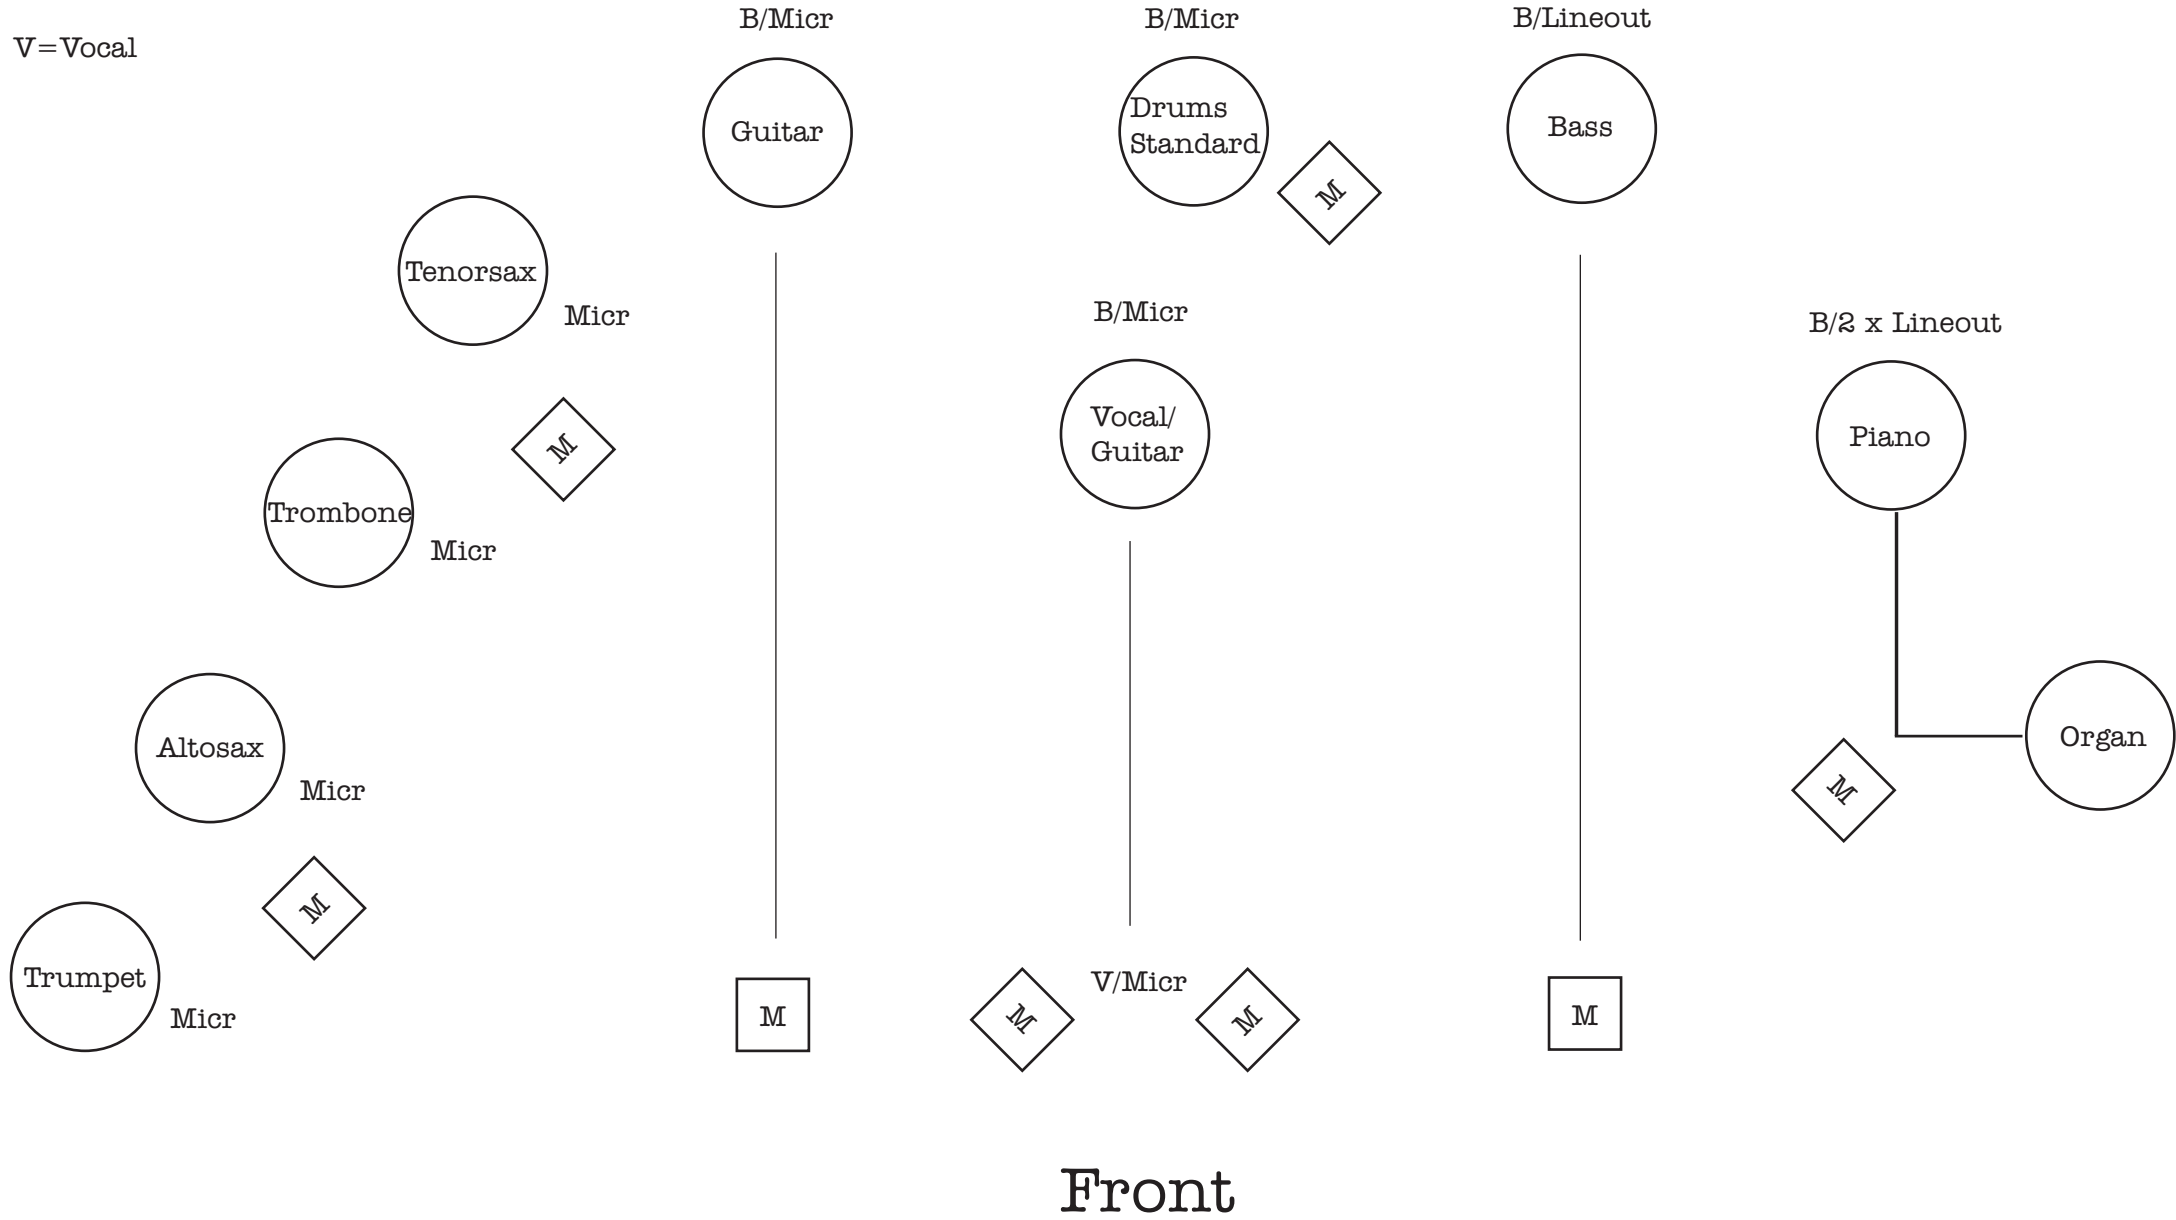

M=Monitor

B=Backgear connections

V=Vocal

CHICAGO **BLUES** CRUISE - Stageplan