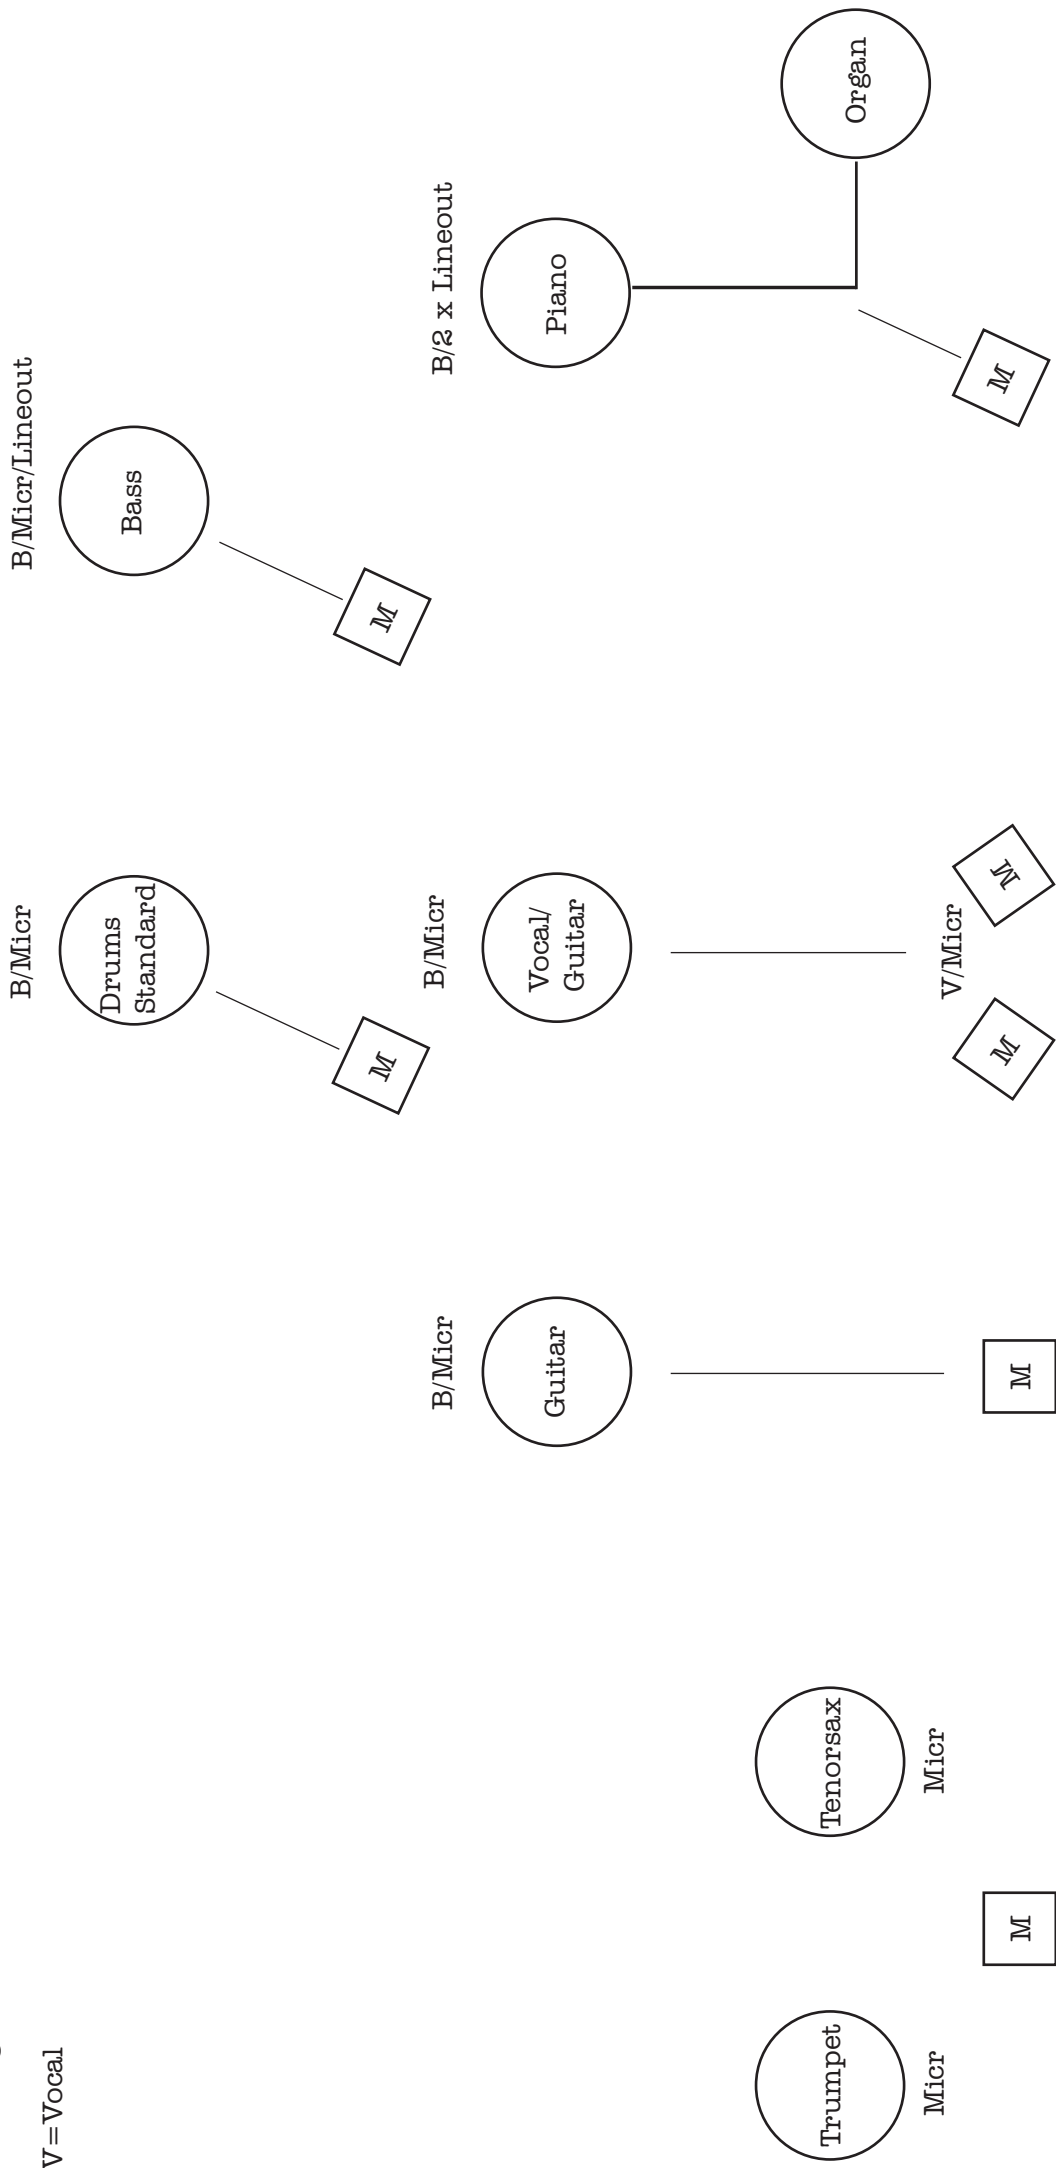

M = Monitor

B = Backgear connections

V = Vocal

Front

CHICAGO **BLUES** CRUISE - Stageplan